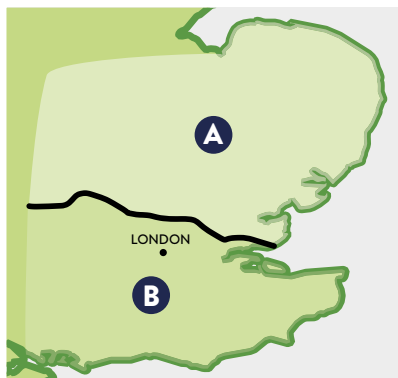

HELPING YOU MAKE THE MOST OF YOUR HOLIDAY

TRAVEL ARRANGEMENTS FOR COACH HOLIDAYS AND RIVER CRUISES

FREE LOCAL JOINING POINTS

These holidays, to destinations in Britain and Europe, feature more than 230 (145 for departure area C) convenient local joining points across Southern England, East Anglia and the South East, the Midlands, London and the Home Counties.

The following map indicates the areas A and B that we will utilise. For the complete list of departure points, relevant area and estimated pick-up times please see the following pages.

For European holidays and river cruises please refer to area C times. Area C simply covers all of our Southern, East Anglian and South Eastern pick up area.